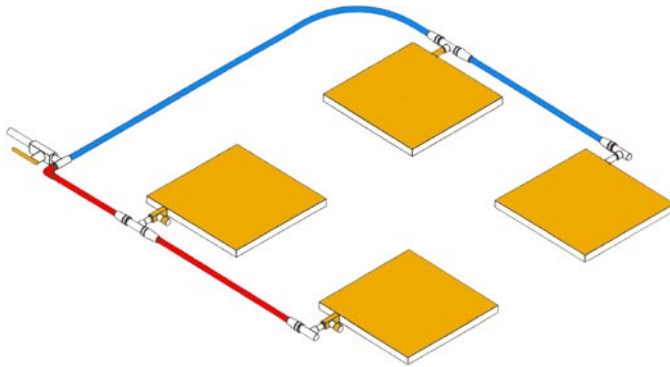

ROTAIR SYSTEMS LIMITED

*Innovative Load Moving
Solutions for Today's Industry*

B-Type Air Bearing & Module Technical Specifications

Standard Square Aluminum Modules

Typical B-bearing system footprint

B-bearing fitted to Standard SA module

MODEL	BEARING	CAPACITY	DIMENSIONS IN CM / MM			FLOW SCFM / LPM		LOAD PAD	APPROXIMATE WEIGHTS	
			Bearing Diameter centimetres	Height Air Off millimetres	Height Air On millimetres	Half Load scfm / lpm	Full Load scfm / lpm		Square centimetres	Module Weight in kgs
SA12-B	B12N	900	30	48	66	8 / 227	12 / 340	20	3.2	1
SA15-B	B15N	1590	38	51	74	8 / 227	14 / 396	35	5	1.4
SA21-B	B21N	3180	53	51	79	14 / 396	16 / 453	35	10	1.8
SA27-B	B27N	5450	68	53	86	16 / 453	18 / 510	193	23	6
SA27-BHD	B27HD	10900	68	53	86	20 / 566	40 / 1132	193	23	6
SA36-B	B36N	9090	91	66	109	17 / 481	24 / 680	775	41	16
SA36-BHD	B36HD	18180	91	66	109	22 / 623	45 / 1274	775	43	19
SA48-B	B48N	18180	122	66	130	18 / 510	26 / 736	940	77	28
SA48-BHD	B48HD	36360	122	66	130	40 / 1132	50 / 1416	940	81	33

Typical B-type air bearing system footprint

B-type air bearing fitted to low profile aluminum module

MODEL	BEARING	CAPACITY	DIMENSIONS IN CM / MM			FLOW SCFM / LPM		LOAD PAD	APPROXIMATE WEIGHTS	
			Number	Kilograms	Diameter centimetres	Height Air Off mm	Height Air On mm		Half Load scfm / lpm	Full Load scfm / lpm
LP12-B	B12N	900	30	32	51	6 / 170	12 / 340	17	5	1
LP15-B	B15N	1590	38	32	54	8 / 226	16 / 453	50	8	1
LP21-B	B21N	3180	53	35	60	10 / 283	20 / 566	98	14	1.5
LP27-B	B27N	5450	69	44	79	11 / 311	22 / 623	254	25	3
LP27-BHD	B27HD	10900	69	44	79	20 / 566	40 / 1132	254	25	3
LP36-B	B36N	9090	91	51	95	12 / 340	24 / 680	417	35	6
LP36-BHD	B36HD	18180	91	51	95	24 / 680	48 / 1360	417	35	6
LP48-B	B48N	18180	122	51	114	14 / 396	28 / 793	734	55	12